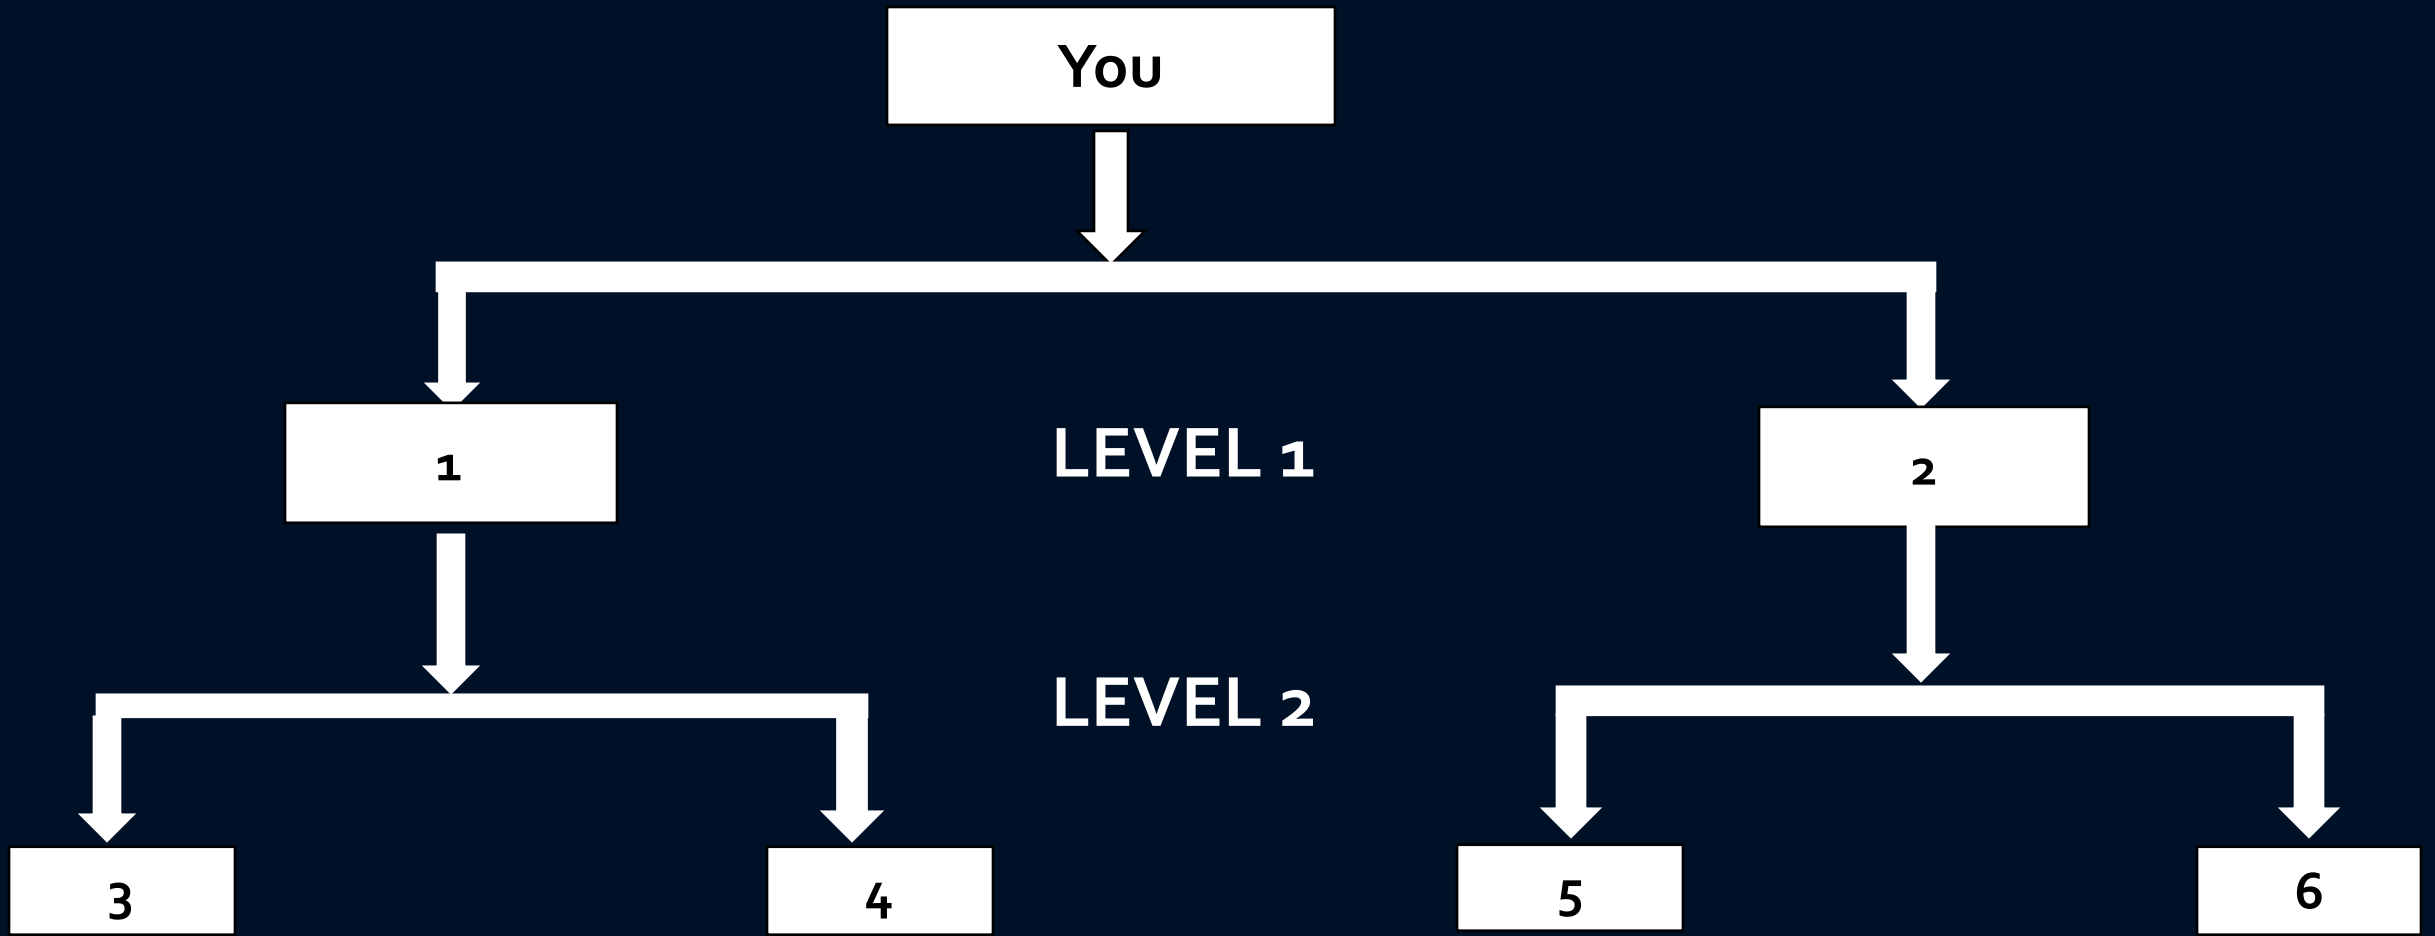

COMPENSATION PLAN FOR 2x2TRONCLUB

STAGE 1							
LEVEL	DONATION	TOTAL MEMBER	GROSS PROFIT	NEXT LEVEL COST	REFER COMMISION	RE-ENTRY	PROFIT
1	10	2	20.00	20.00	0	--	0
2	20	4	80.00	60.00	10.00	--	10.00

STAGE 2							
LEVEL	DONATION	TOTAL MEMBER	GROSS PROFIT	NEXT LEVEL COST	REFER COMMISION	RE-ENTRY	PROFIT
1	60	2	120.00	100.00	10.00	1	0
2	100	4	400.00	300.00	40.00	2	40.00

STAGE 3							
LEVEL	DONATION	TOTAL MEMBER	GROSS PROFIT	NEXT LEVEL COST	REFER COMMISION	RE-ENTRY	PROFIT
1	300	2	600	500	-	2	80
2	500	4	2.000	1800	100	2	80

STAGE 4							
LEVEL	DONATION	TOTAL MEMBER	GROSS PROFIT	NEXT LEVEL COST	REFER COMMISION	RE-ENTRY	PROFIT
1	1800	2	3600	3000	280	2	300
2	3000	4	12,000		1000	100 re-entries staggered no more than at a time	10000
					1440		10,510